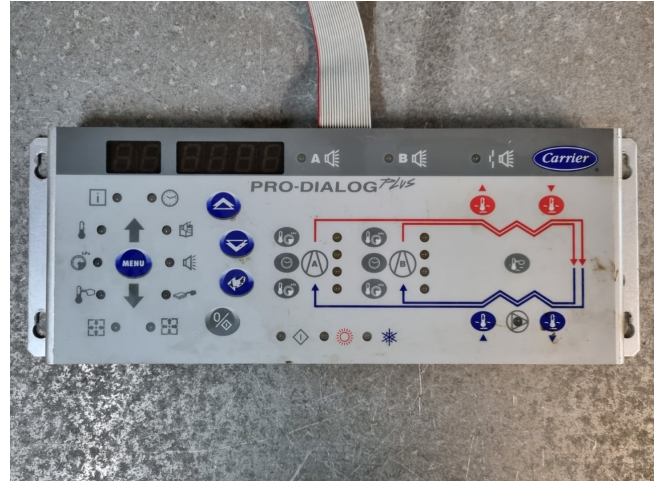

Carrier Pro-Dialog Plus 32GB500112EE

Specifications

Brand	Carrier
Type	Pro-Dialog Plus 32GB500112EE
Specification	Display
Remarks	310x110x30 mm (LxWxH)

Description

Used Carrier Pro-Dialog Plus 32GB500112EE

Used Carrier SA00176 Pro-Dialog Plus display. Part Number: 32GB500112EE. Deinstalled from a Carrier 30HXC190A chiller.